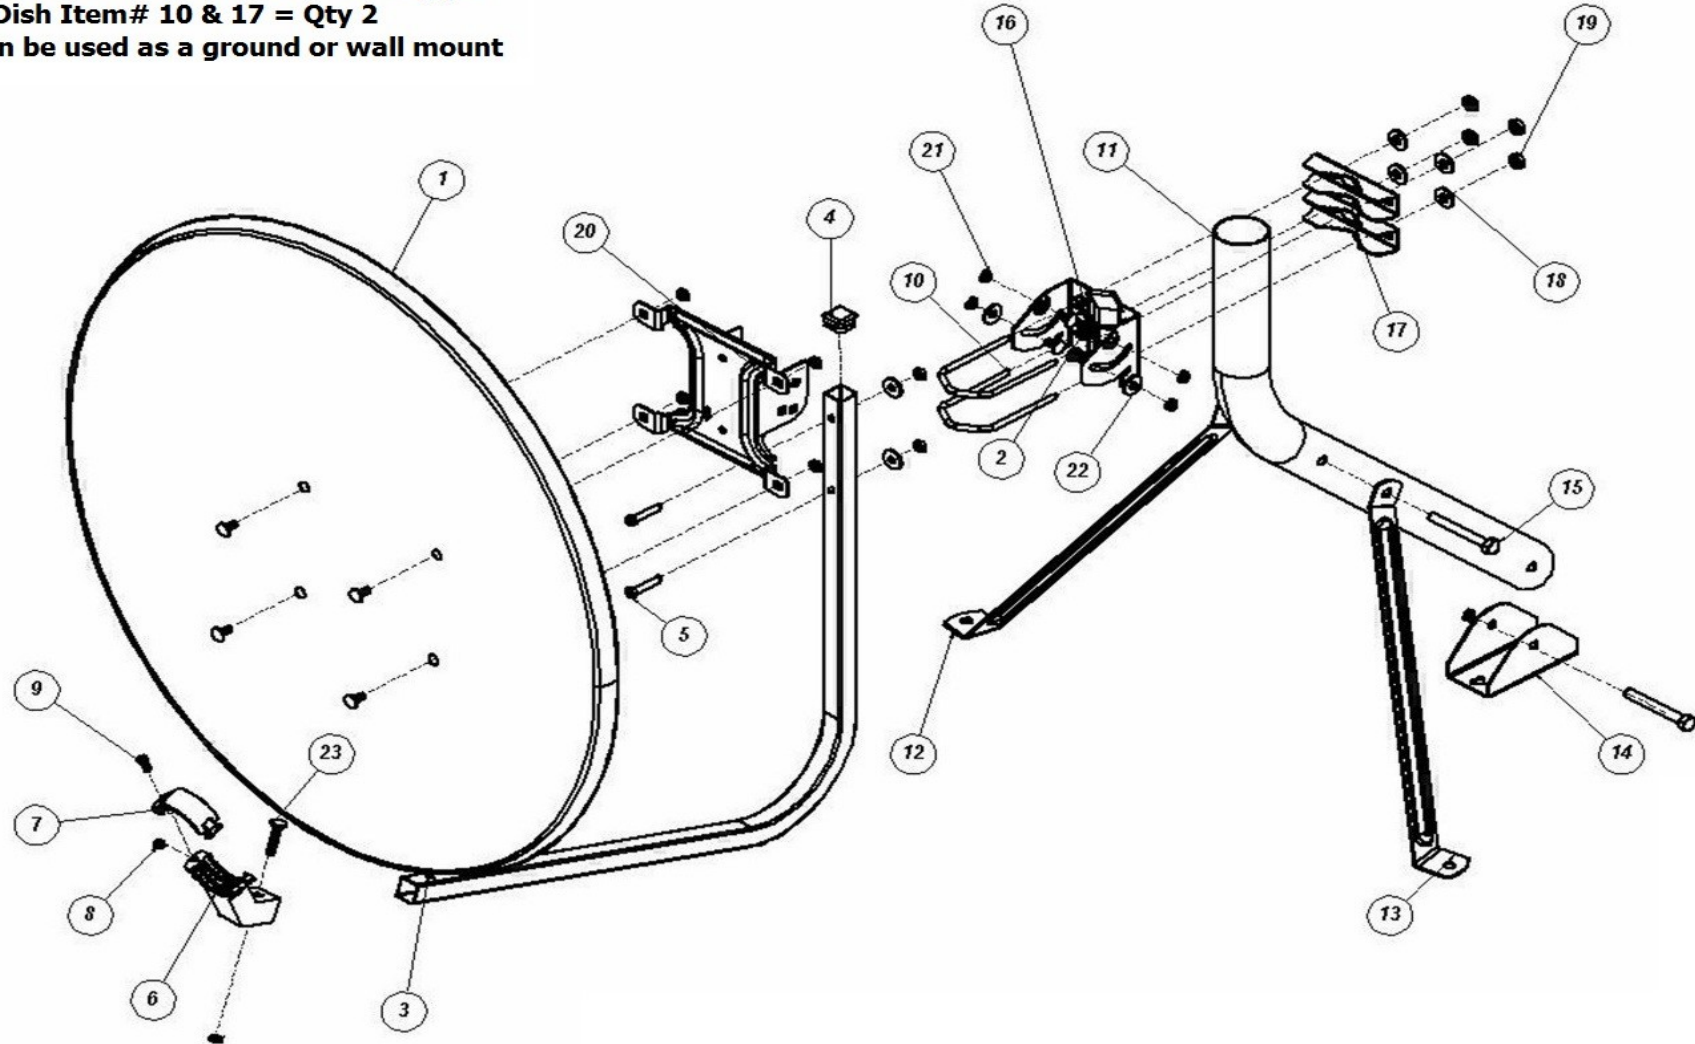

# Cdtronix Dish Assembly Instructions

## Parts Note:

60cm Solid & Mesh Dish Item# 10 & 17 = Qty 1

80cm & 1m Dish Item# 10 & 17 = Qty 2

Item# 11 can be used as a ground or wall mount

For Satellite Dish Installation Help, Please Visit: [www.dishpointer.com](http://www.dishpointer.com)  
Satellite Name & Position (If Applicable) : \_\_\_\_\_