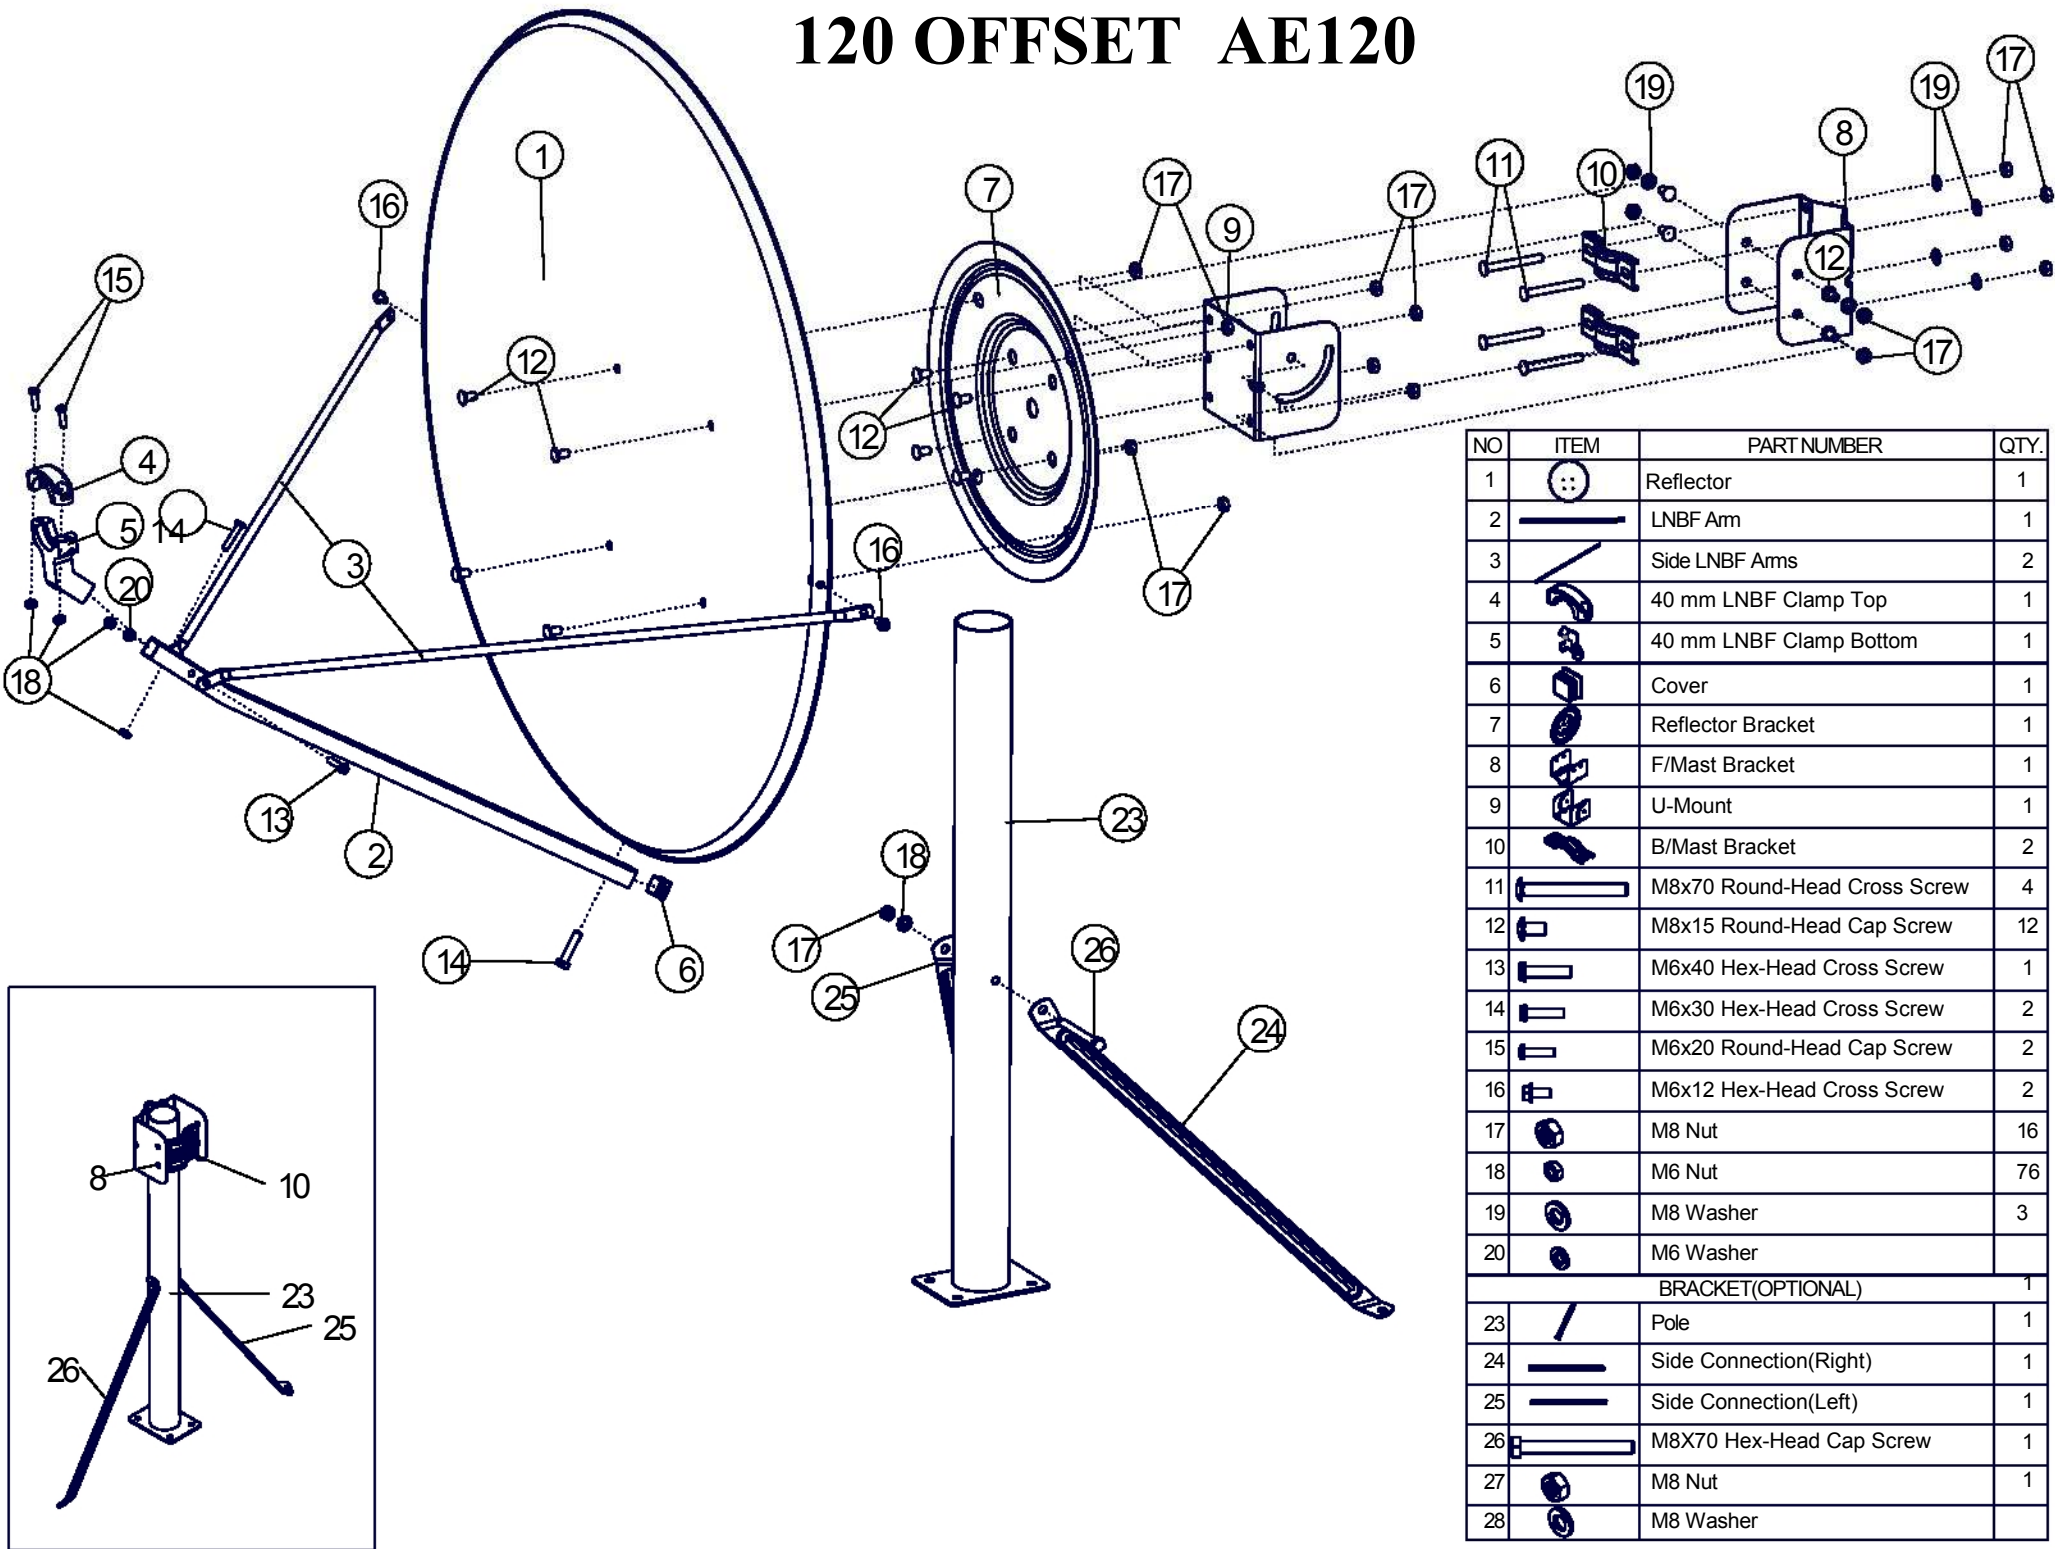

120 OFFSET AE120

NO	ITEM	PART NUMBER	QTY.
1		Reflector	1
2		LNBF Arm	1
3		Side LNBF Arms	2
4		40 mm LNBF Clamp Top	1
5		40 mm LNBF Clamp Bottom	1
6		Cover	1
7		Reflector Bracket	1
8		F/Mast Bracket	1
9		U-Mount	1
10		B/Mast Bracket	2
11		M8x70 Round-Head Cross Screw	4
12		M8x15 Round-Head Cap Screw	12
13		M6x40 Hex-Head Cross Screw	1
14		M6x30 Hex-Head Cross Screw	2
15		M6x20 Round-Head Cap Screw	2
16		M6x12 Hex-Head Cross Screw	2
17		M8 Nut	16
18		M6 Nut	76
19		M8 Washer	3
20		M6 Washer	
BRACKET(OPTIONAL)			1
23		Pole	1
24		Side Connection(Right)	1
25		Side Connection(Left)	1
26		M8X70 Hex-Head Cap Screw	1
27		M8 Nut	1
28		M8 Washer	